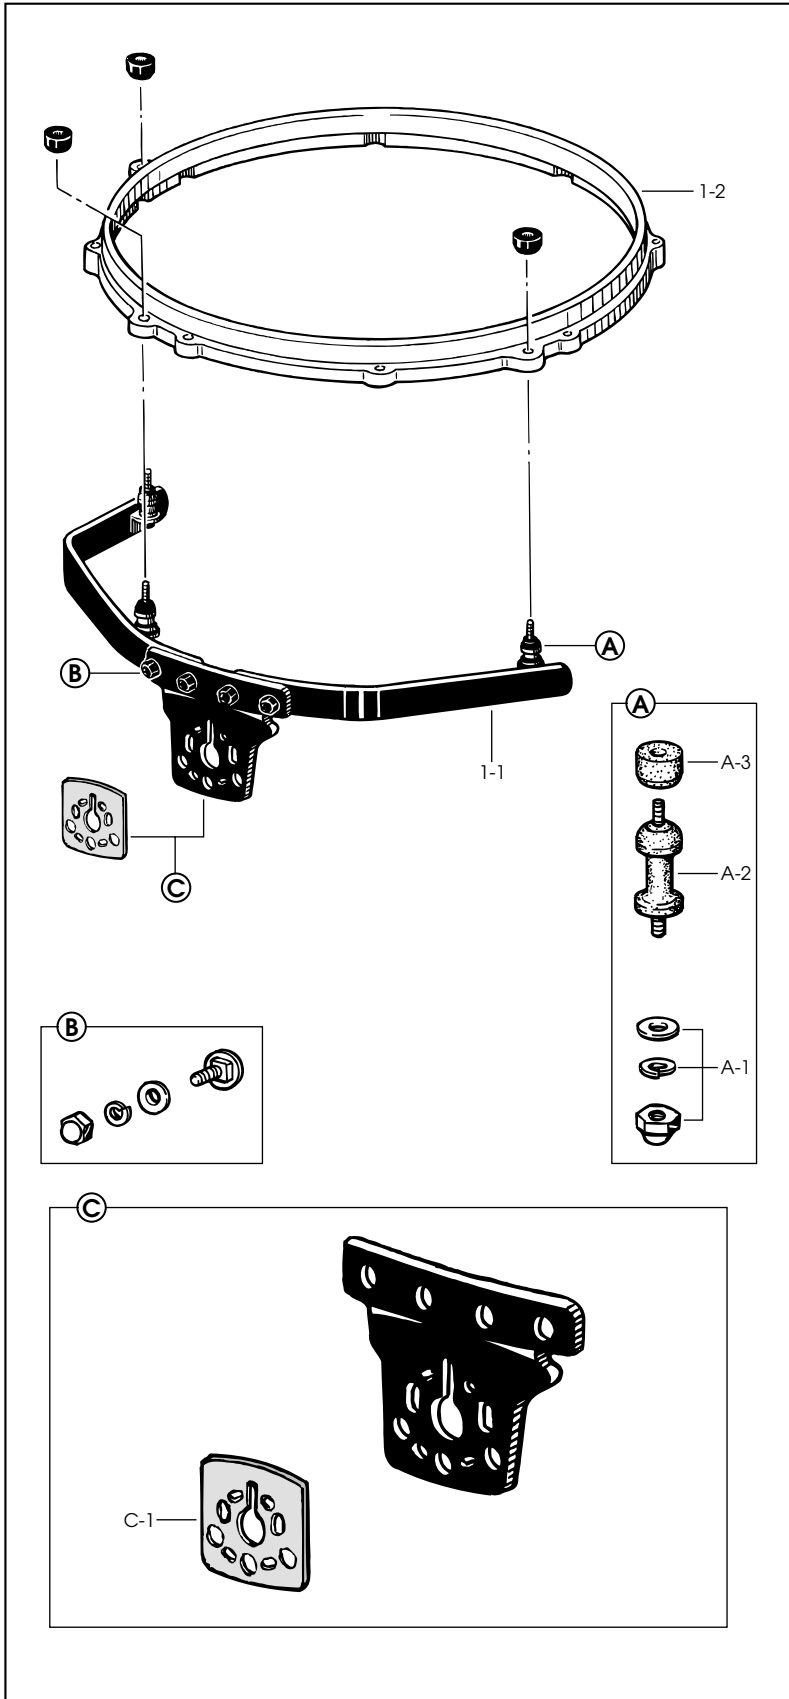

STAR-CAST MOUNTING SYSTEM (incl. Star-Cast Hoop) Universal Type w/o MTB30 Bracket

Star-Cast Mounting System Universaal type

| Hoop Diameter | Model No. |
|---------------|-----------|
| 8" | MCM8FP |
| 10" | MCM10FP |
| 12" | MCM12FP |
| 13" | MCM13FP |
| 14" | MCM14FP |
| 15" | MCM15FP |
| 16" | MCM16FP |

1-1 Star-Cast Mounting Unit w/o Star-Cast Hoop

| Hoop Diameter | Model No. |
|---------------|-----------|
| 8" | MCM8P |
| 10" | MCM10P |
| 12" | MCM12P |
| 13" | MCM13P |
| 14" | MCM14P |
| 15" | MCM15P |
| 16" | MCM16P |

A Floating unit

| Hoop Diameter | Model No. |
|----------------|-----------|
| 8" & 10" | MCM-50FS |
| 12" & 13" | MCM-60FS |
| 14", 15" & 16" | MCM-80FS |

A-1 ANT5WB Acorn hex nut w/washers

A-2 Rubber bolt

| Hoop Diameter | Model No. |
|----------------|-----------|
| 8" & 10" | MCM-RB50 |
| 12" & 13" | MCM-RB60 |
| 14", 15" & 16" | MCM-RB80 |

A-3 MCM-RNT Rubber nut

B B615ANT6WB Bolt, washer & nut assembly