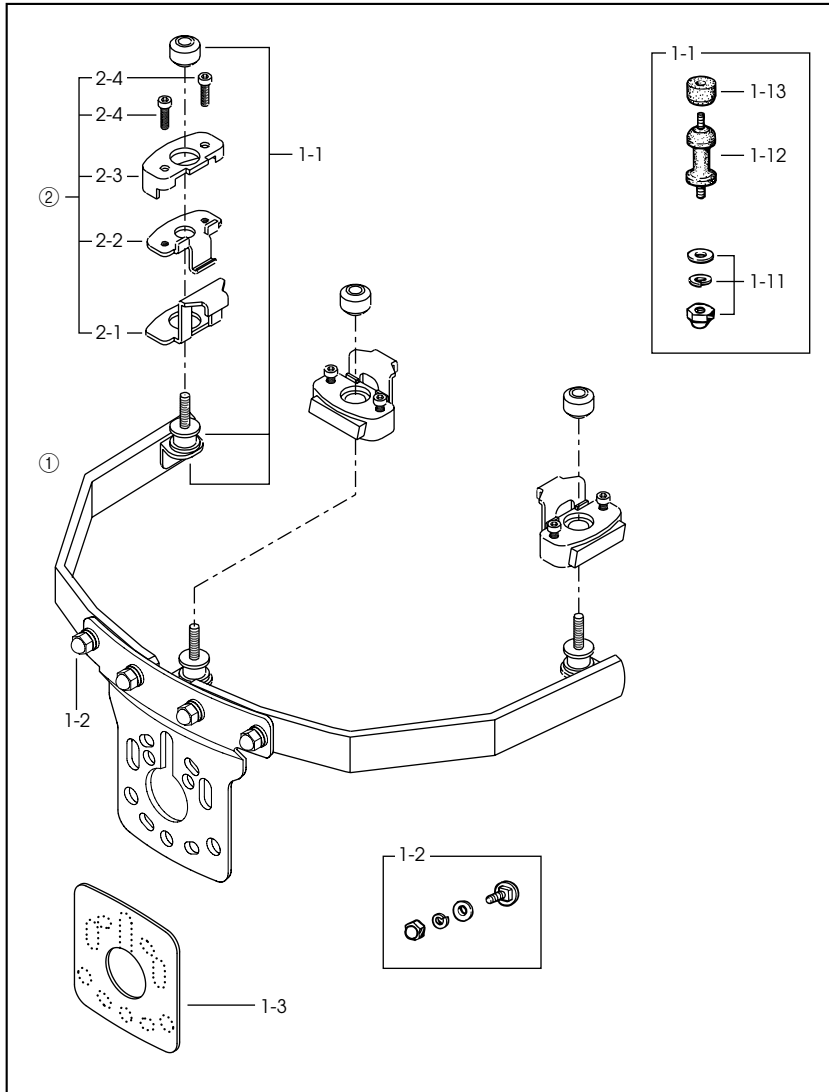

## Star-Cast Mounting System Universal type including 3pcs of Hoop Grips

Hoop Diameter	Model No.
8"	MRM8FP
10"	MRM10FP
12"	MRM12FP
13"	MRM13FP
14"	MRM14FP
16"	MRM16FP

### 1-1 Floating unit

Hoop Diameter	Model No.
8" & 10"	MCM-50FS
12" & 13"	MCM-60FS
14" & 16"	MCM-80FS

1-11 ANT5WB Acorn hex nut w/washers

1-12 Rubber bolt

Hoop Diameter	Model No.
8" & 10"	MCM-RB50
12" & 13"	MCM-RB60
14" & 16"	MCM-RB80

1-13 MCM-RNT Rubber nut

1-2 B615ANT6WB Bolt (M6 x15L), washer & nut assembly

1-3 MCM-RP Rubber spacer

### ② HPGP Hoop Grip

2-1 HPGP-1 Metal plate

2-2 HPGP-2 Metal plate

2-3 HPGP-3 Rubber cap

2-4 L415 Screw (M4 x15L)