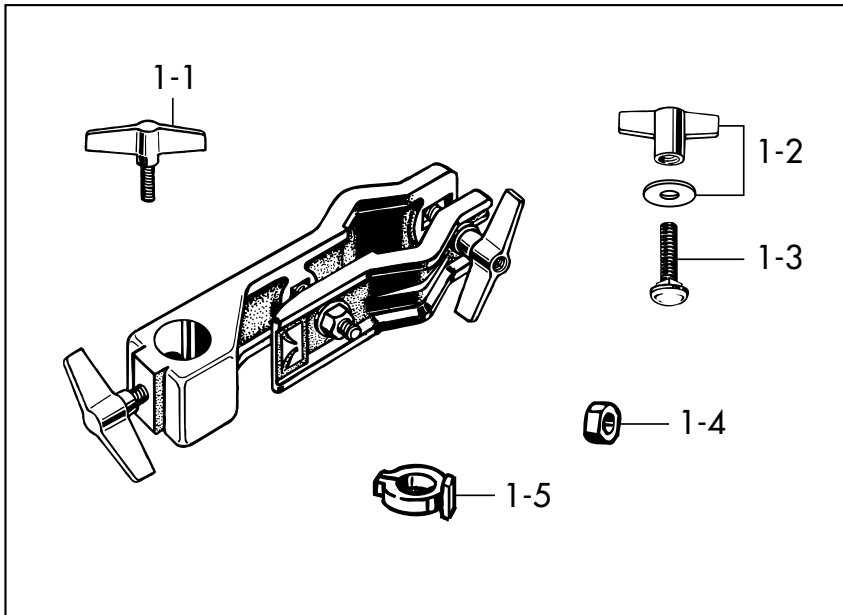

MC6

MALTI CLAMP

①	MC6	MULTI CLAMP
1-1	TS820P	T-bolt (M8 x 20L, 2pcs/pack)
1-2	WN8W	Wing nut (M8) w/ washer
1-3	B845	Bolt (M8x45L)
1-4	NT8	Hex nut (M8)
1-5	ML19	Key lock (19.1mm)