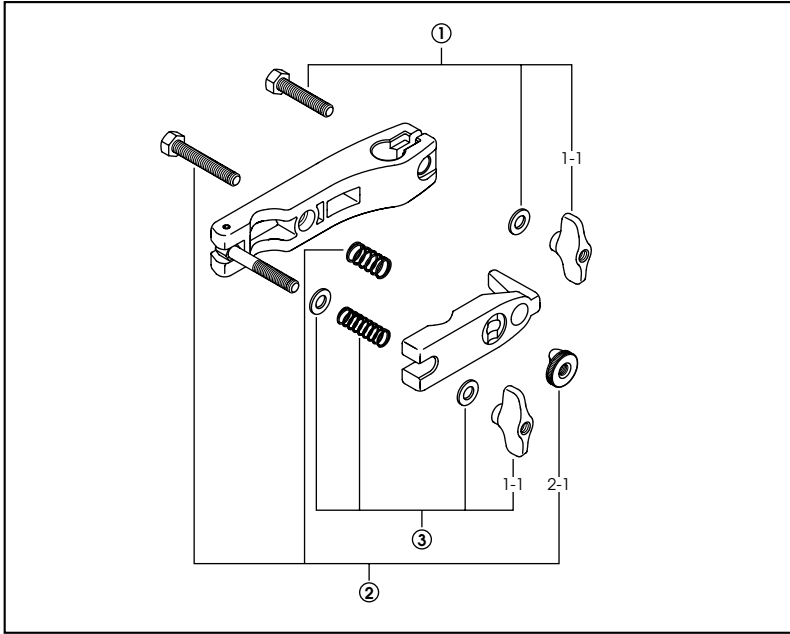

# MULTI-CLAMP

- |          |                  |  |
|----------|------------------|--|
| <b>1</b> | <b>HB840WN8</b>  | <b>Bolt w/nut &amp; spring</b>           |
| 1-1      | WN8P             | T-nut (M8, 2pcs/pack)                    |
| <b>2</b> | <b>HB855RN8T</b> | <b>Bolt w/nut &amp; spring</b>           |
| 2-1      | RN8              | Round nut (M8)                           |
| <b>3</b> | <b>WN8SPW</b>    | <b>T-nut (M8) w/spring &amp; washers</b> |