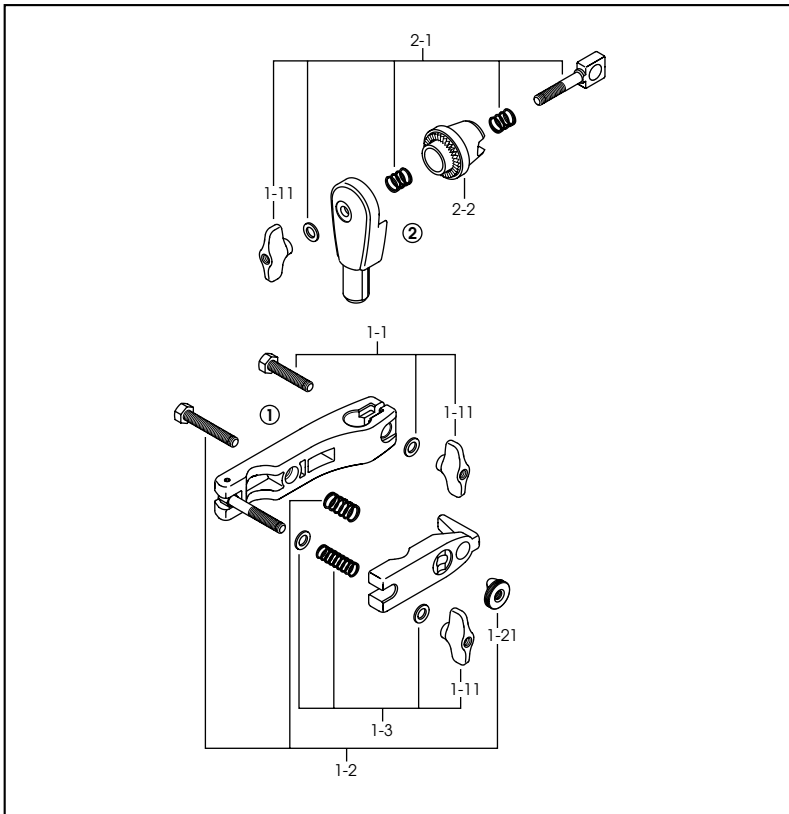

# MC66

# UNIVERSAL CLAMP

1 MC61		Multi-clamp
1-1	HB840WN8	Bolt w/nut & washer
1-11	WN8P	T-nut (M8, 2pcs/pack)
1-2	HB855RN8T	Bolt w/nut & spring
1-21	RN8	Round nut (M8)
1-3	WN8SPW	T-nut (M8) w/spring & washers
2 MTA6		Boom filter assembly
2-1	EBA8WN8T	Bolt, springs, washer & nut assembly
2-2	EHZN2	Boom filter casting